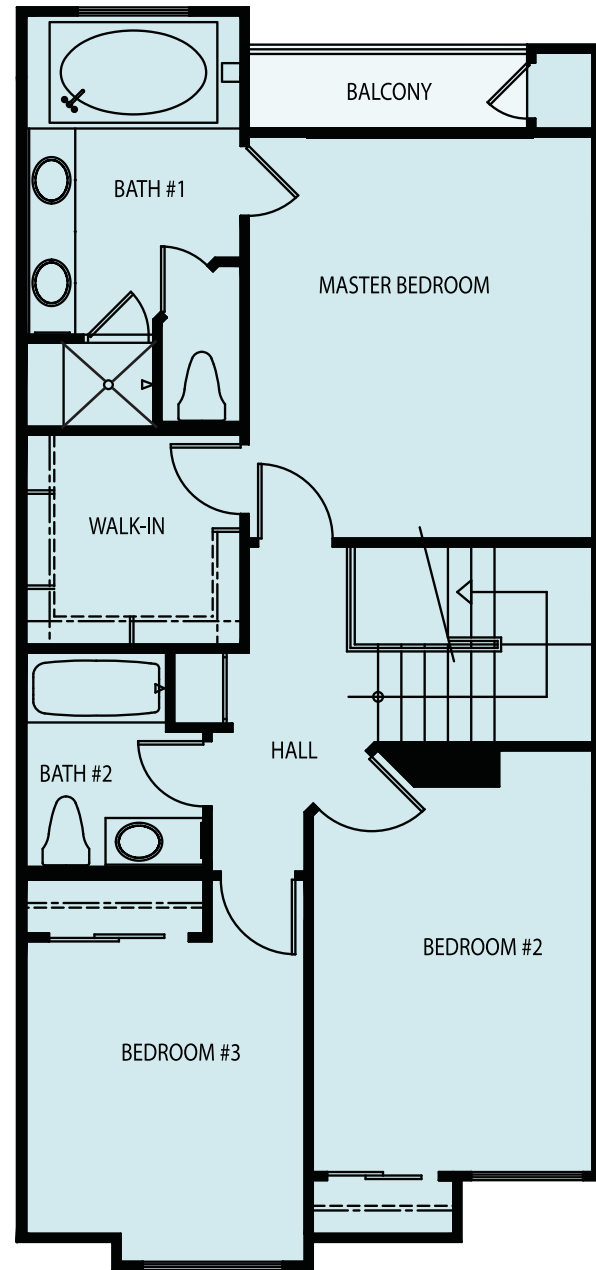

THE BLUFFS

Plan 2

3 BEDROOM | 2 1/2 BATH | 1,738 SQ. FT.
+374 SQ. FT. BONUS ROOM

SECOND FLOOR

FIRST FLOOR

LOWER LEVEL