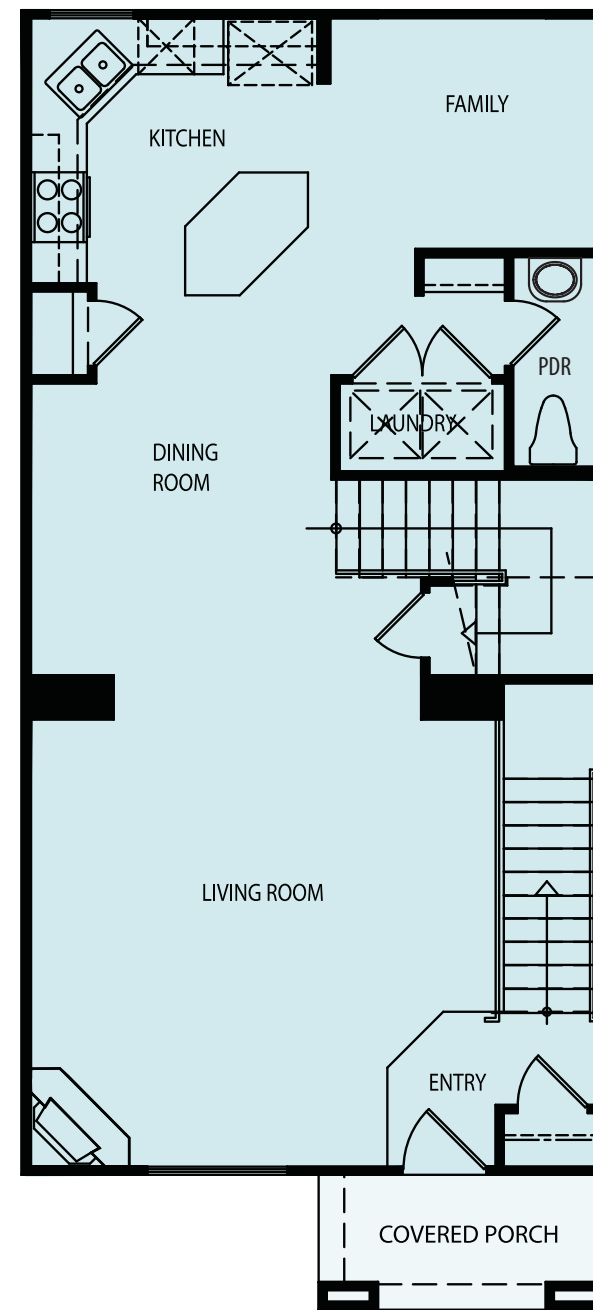

THE BLUFFS

Plan 2

3 BEDROOM | 2 1/2 BATH | 1,738 SQ. FT.
+374 SQ. FT. BONUS ROOM

SECOND FLOOR

FIRST FLOOR

LOWER LEVEL